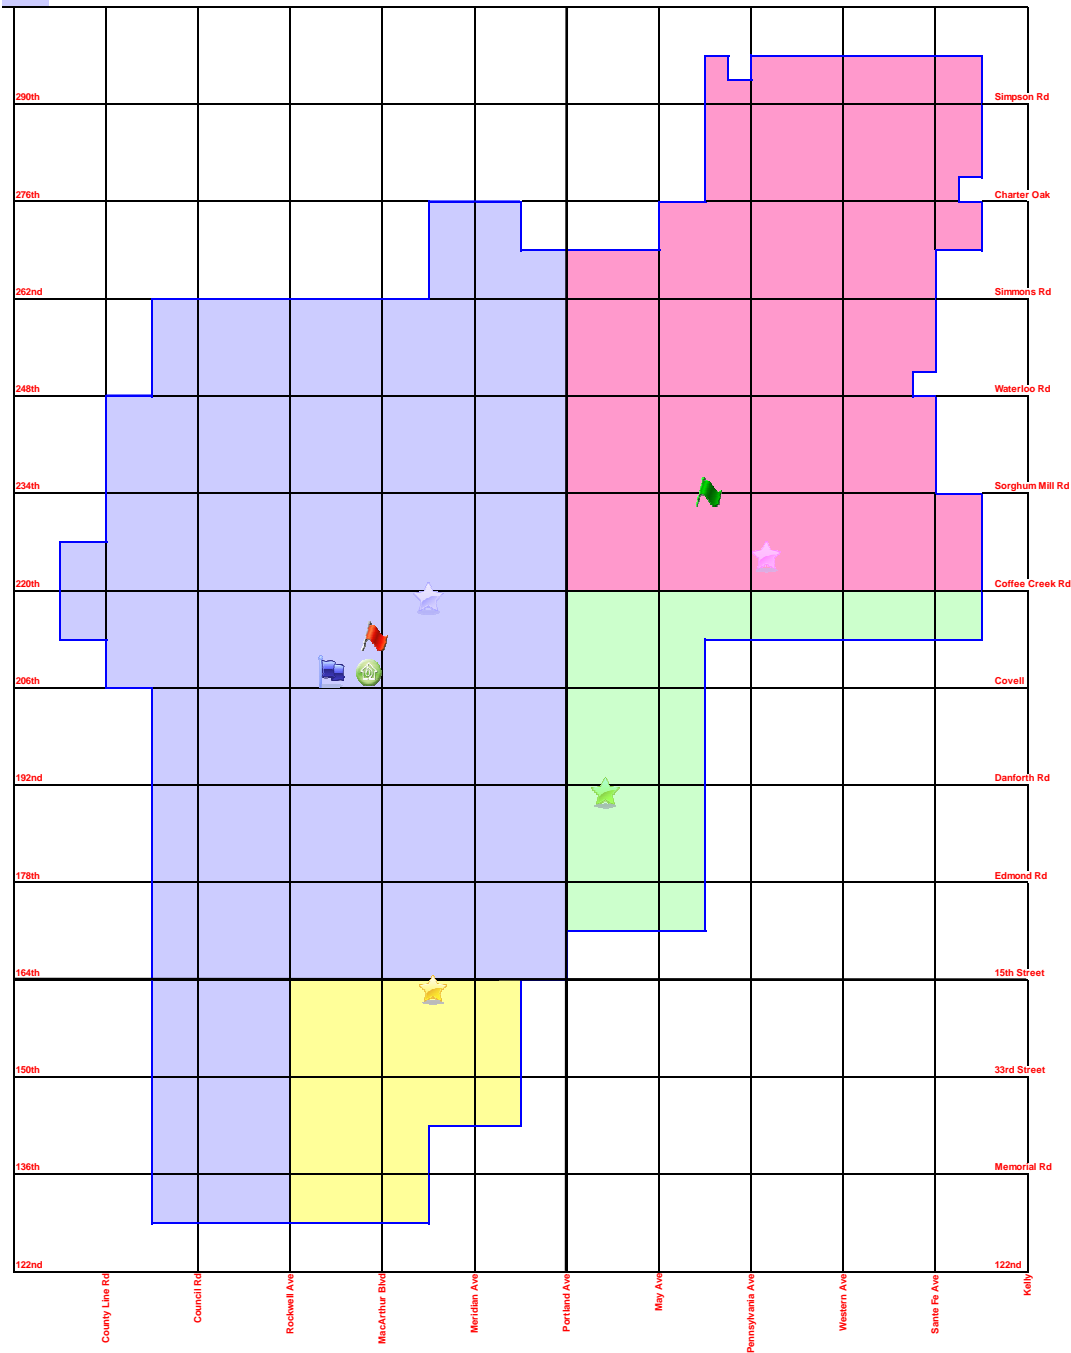

Deer Creek Public Schools

Boundary Map 2009-2010

- | | |
|---|---|
|  Rose Union Elementary |  Deer Creek Middle School |
|  Deer Creek Elementary |  Deer Creek Middle School #2 |
|  Prairie Vale Elementary |  Deer Creek High School |
|  Grove Valley Elementary |  Board of Education |